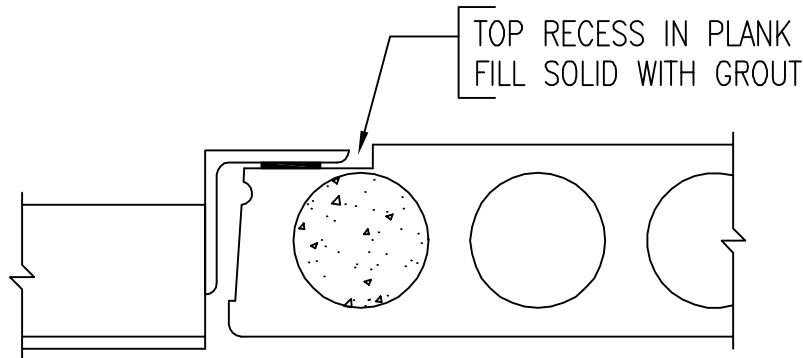

● SECTION A

June 2009

Boccella Precast, LLC
324 New Brooklyn Road
Berlin, New Jersey 08009

Phone: (856) 767-3861 Fax: (856) 767-7228
www.boccellaprecast.com

STANDARD DESIGN CATALOG

DRAWING DESCRIPTION:
**HEADER DESIGN AND INSTALLTION
PLANK TO PLANK**

SCALE:
3/4" = 1'-0"

CATALOG:
PAGE 19